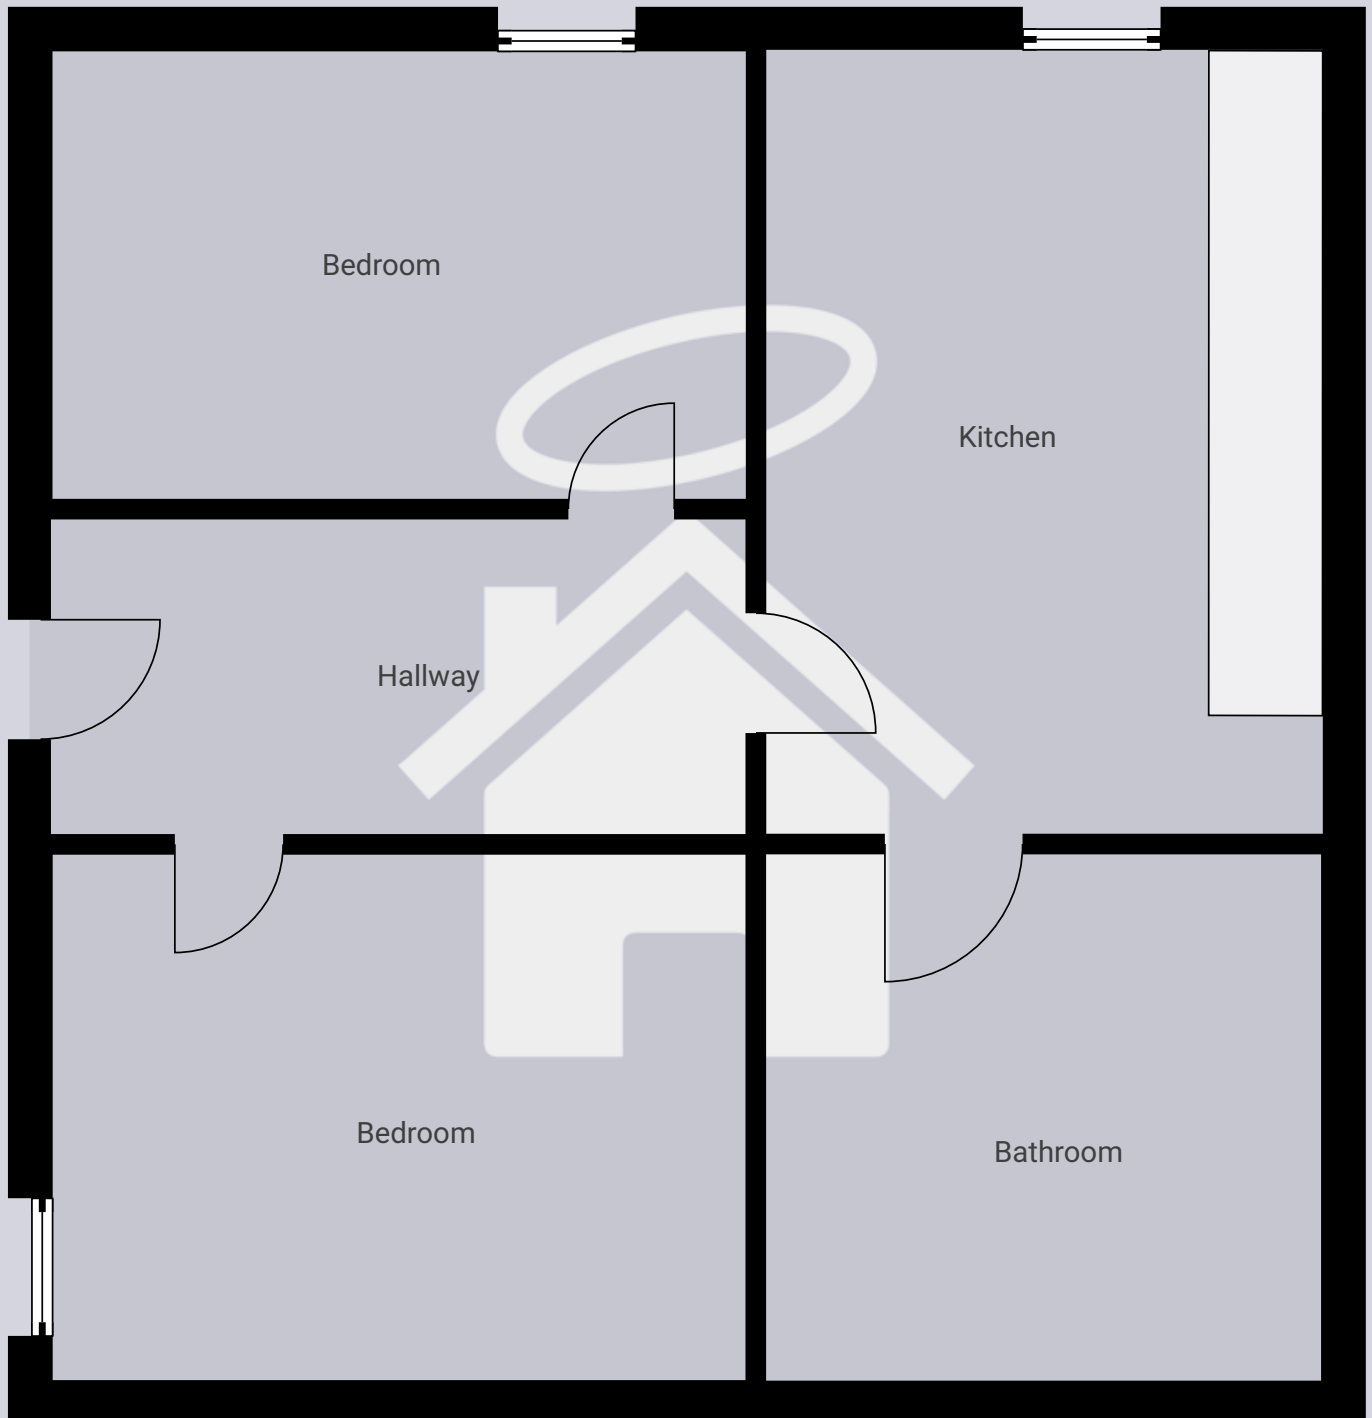

# My New Project

TOTAL AREA: 589.03 sq ft • LIVING AREA: 589.03 sq ft • FLOORS: 1 • ROOMS: 5

## ▼ Ground Floor

TOTAL AREA: 589.03 sq ft • LIVING AREA: 589.03 sq ft • ROOMS: 5

THIS FLOORPLAN IS PROVIDED WITHOUT WARRANTY OF ANY KIND. SENSOPIA DISCLAIMS ANY WARRANTY INCLUDING, WITHOUT LIMITATION, SATISFACTORY QUALITY OR ACCURACY OF DIMENSIONS.